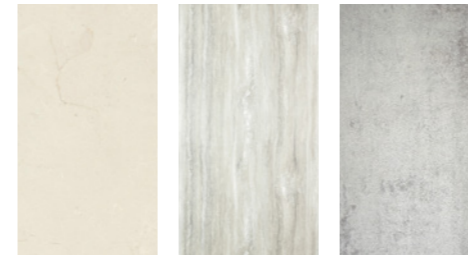

Pure Kollektion

Levanto Marble® MP812, Valmasino Marble® MP074, White Terrazzo® MP020, White Mineral® MP486, Grey Mineral® MP487, White Gypsum® MP637, Alpine White® MP1100

Dust Grey® MP732, Antique Rose® MP325, Misty Blue® MP502, White Grey® MP775, Sage Green® MP638, Taupe Grey® MP750

Salvaged Planked Elm 9480, Concrete Formwood 6362

Contemporary Kollektion

Marfil Cream 9477, Jupiter Silver 5031, Arctic Stone 3331

Classic Kollektion

Classic Marble M141, Antique Marble 701, Grey Marble M139, Riven Marble 9241