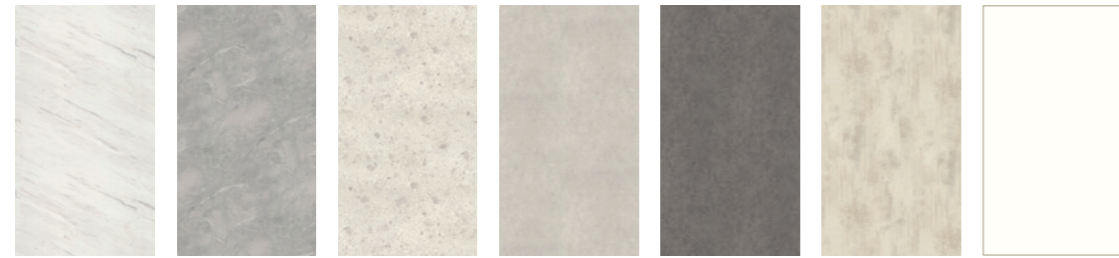

Pure Kollektion

Levanto Marble® MP812, Valmasino Marble® MP074, White Terrazzo® MP020, White Mineral® MP486, Grey Mineral® MP487, White Gypsum® MP637, Alpine White® MP1100